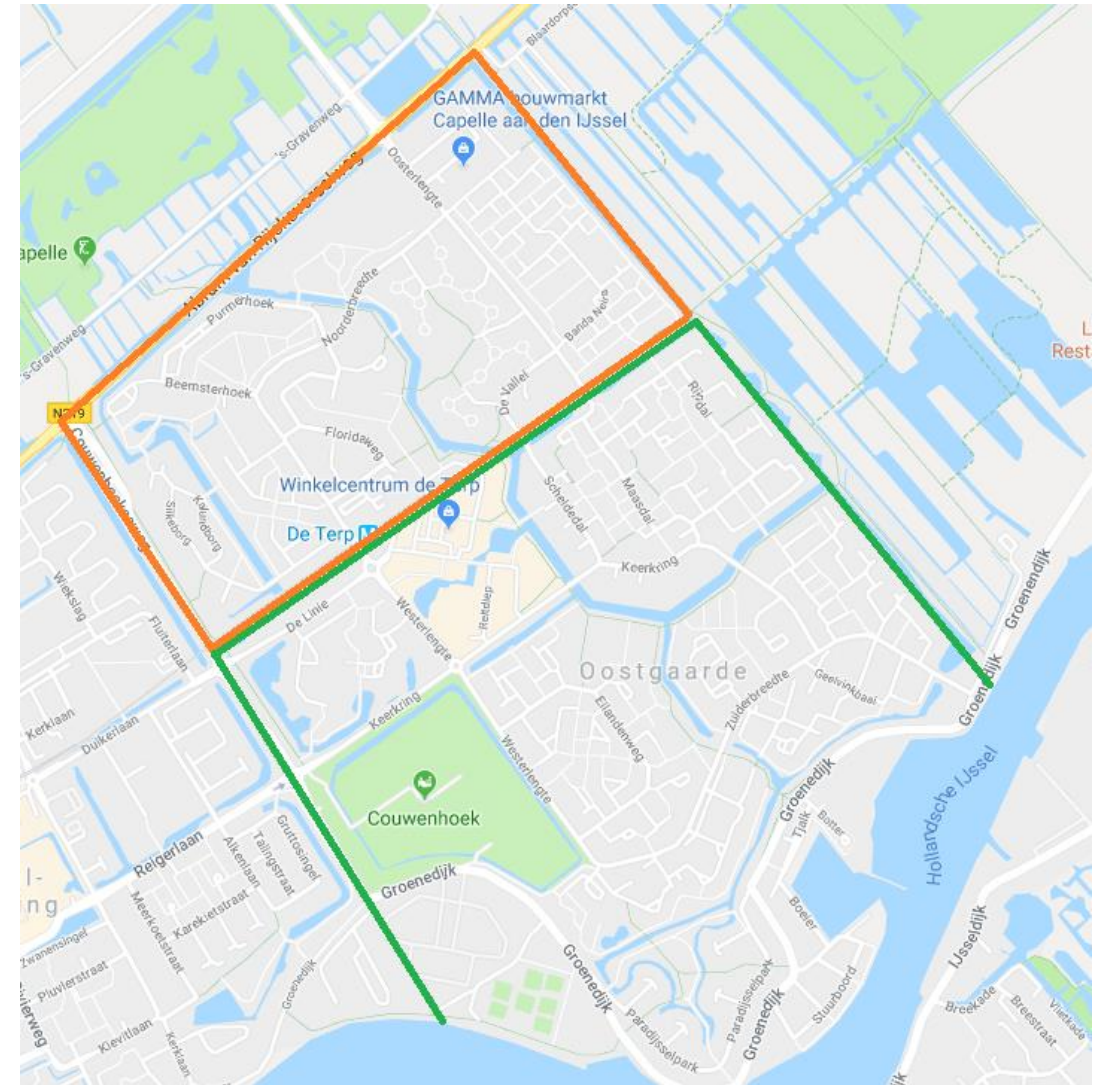

A close-up photograph of a white Dutch police car. The car features the 'POLITIE' logo in blue and gold, with a gold emblem above the 'O'. Below the logo, the slogan 'Waakzaam en dienstbaar' is visible in blue. The car has blue and white reflective stripes and a black side mirror. The background is blurred, showing a crowd of people.

@WA_Oostgaarde

<https://www.facebook.com/PolitieRijnmondOost/>

Indeling

Oostgaarde Noord - Niels

Oostgaarde Zuid - Piet

Cijfers Veiligheid

Woning inbraken

Straatroof/overval